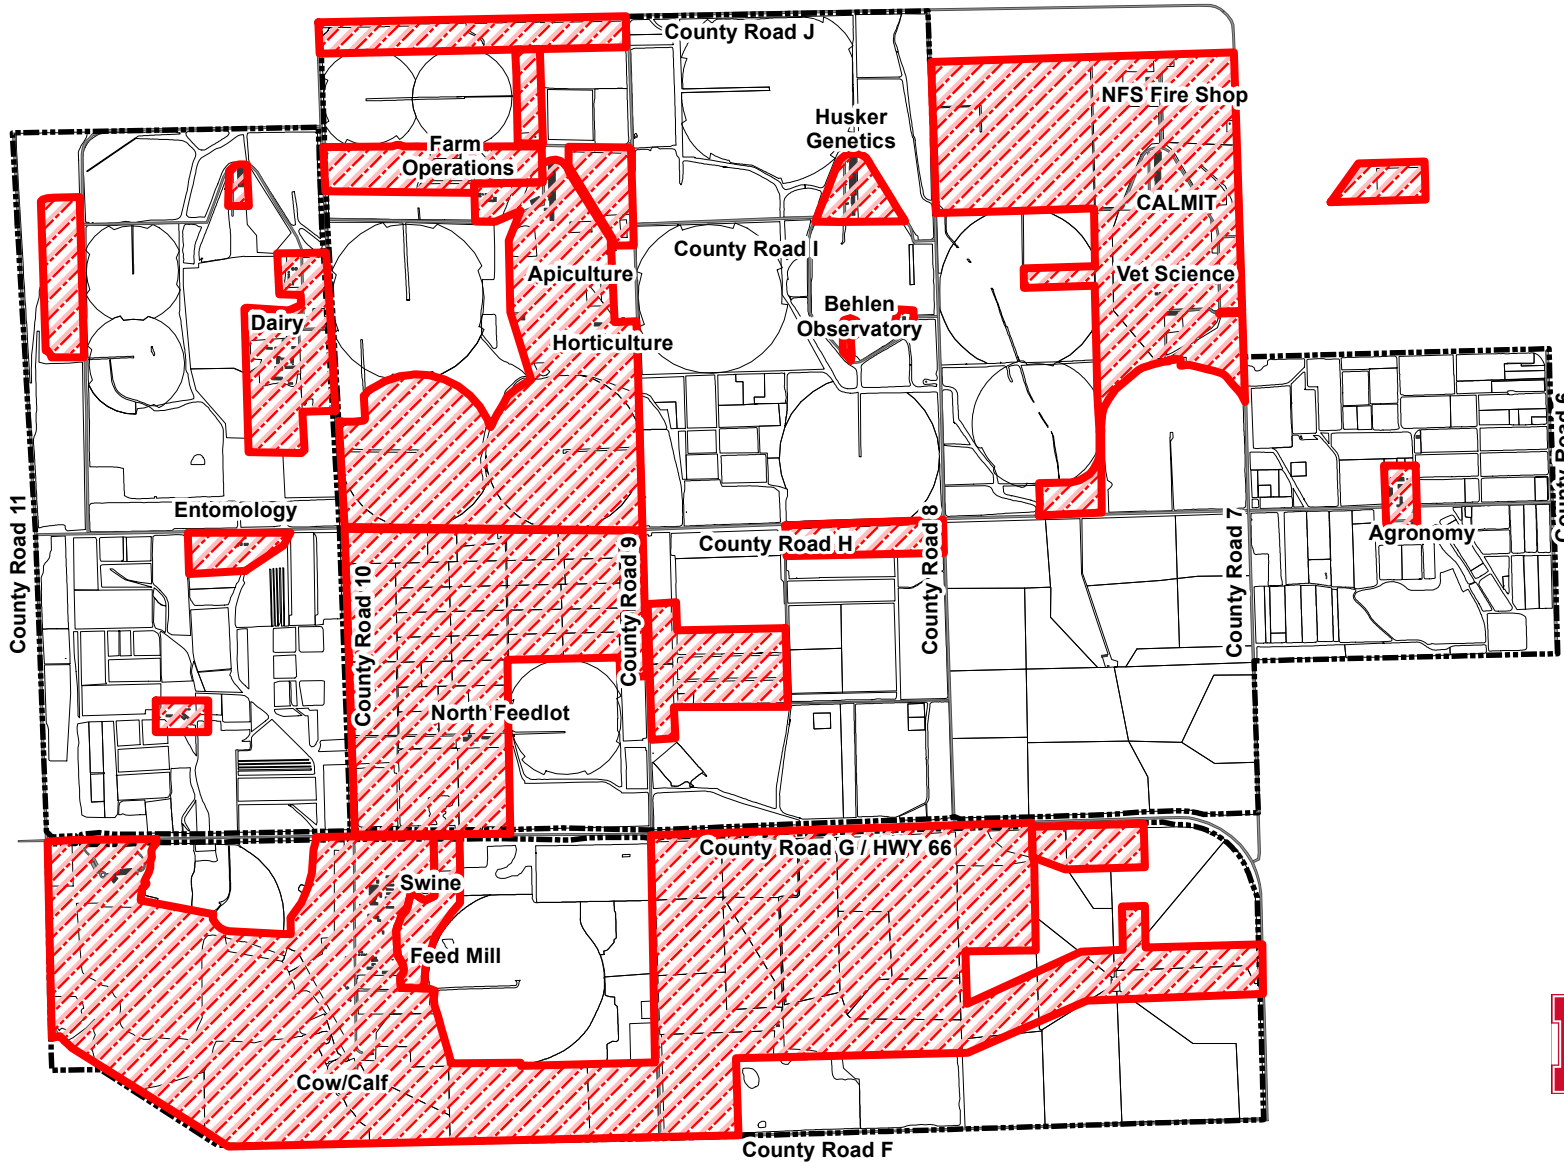

# ENREEC Pheasant and Quail Hunting Map

## HUNTING REGULATIONS

NO HUNTING within shaded areas:

 No Hunting Area

NO HUNTING within 100 yards of buildings or roads

NO HUNTING where crops and livestock are still in field

NO HUNTING in areas signed: "NO HUNTING".

Stay on main roads only

0 0.25 0.5 0.75 1 Miles

**N** EASTERN NEBRASKA RESEARCH,  
EXTENSION AND EDUCATION CENTER  
1071 County Road G  
Ithaca, NE 68033  
(402) 624-8000

**OPEN Oct. 26, Oct. 27, Nov. 2 and Nov. 3, 2024 ONLY!**