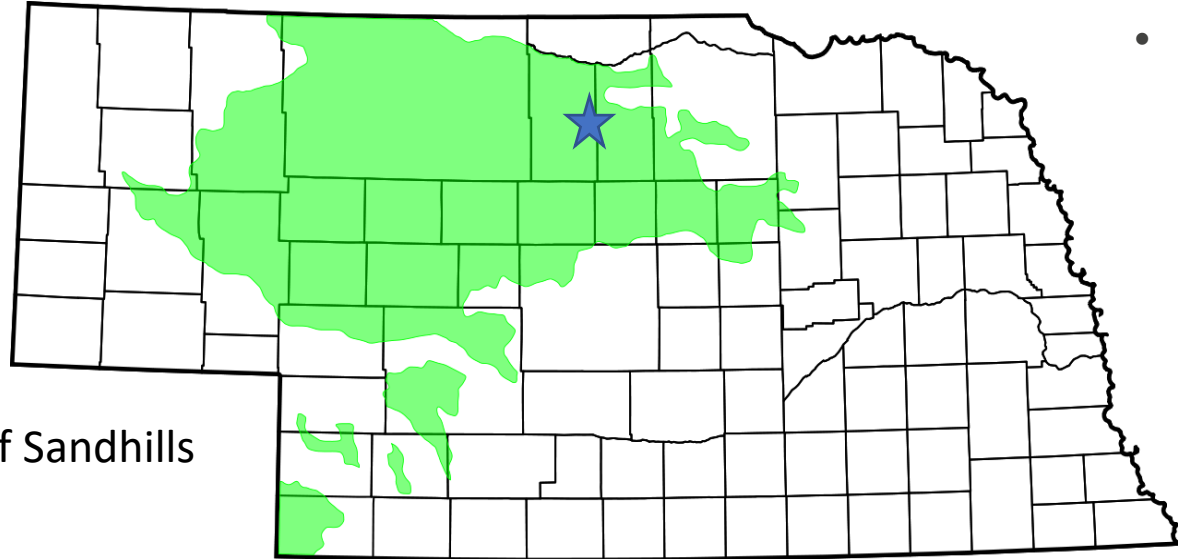

Barta Brothers Ranch

- 5156 acres of Sandhills range

- The ranch is located about 20 miles south of Long Pine in Rock and Brown Counties (42°14'N, 99°39'W) or 8 miles North West of Rose via Hwy 183.